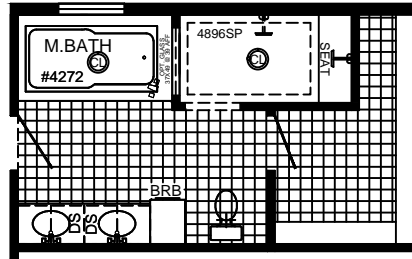

OPT. WALK-IN CERAMIC SHOWER

MODEL: WL-6412
3-BEDROOM / 2-BATH
32 x 64- Approx. 1800 Sq. Ft.

DEER VALLEY HOMBUILDERS, INC.
Woodland Homes Series
"AHAVEH"
 For more information visit us at
www.deervalleyhb.com

**All rooms dimensions include closets and square footage are approximate.
 Drawing layout subject to change if required by engineering review.

DATE:
02/09/2017

Drawn By:
RLH