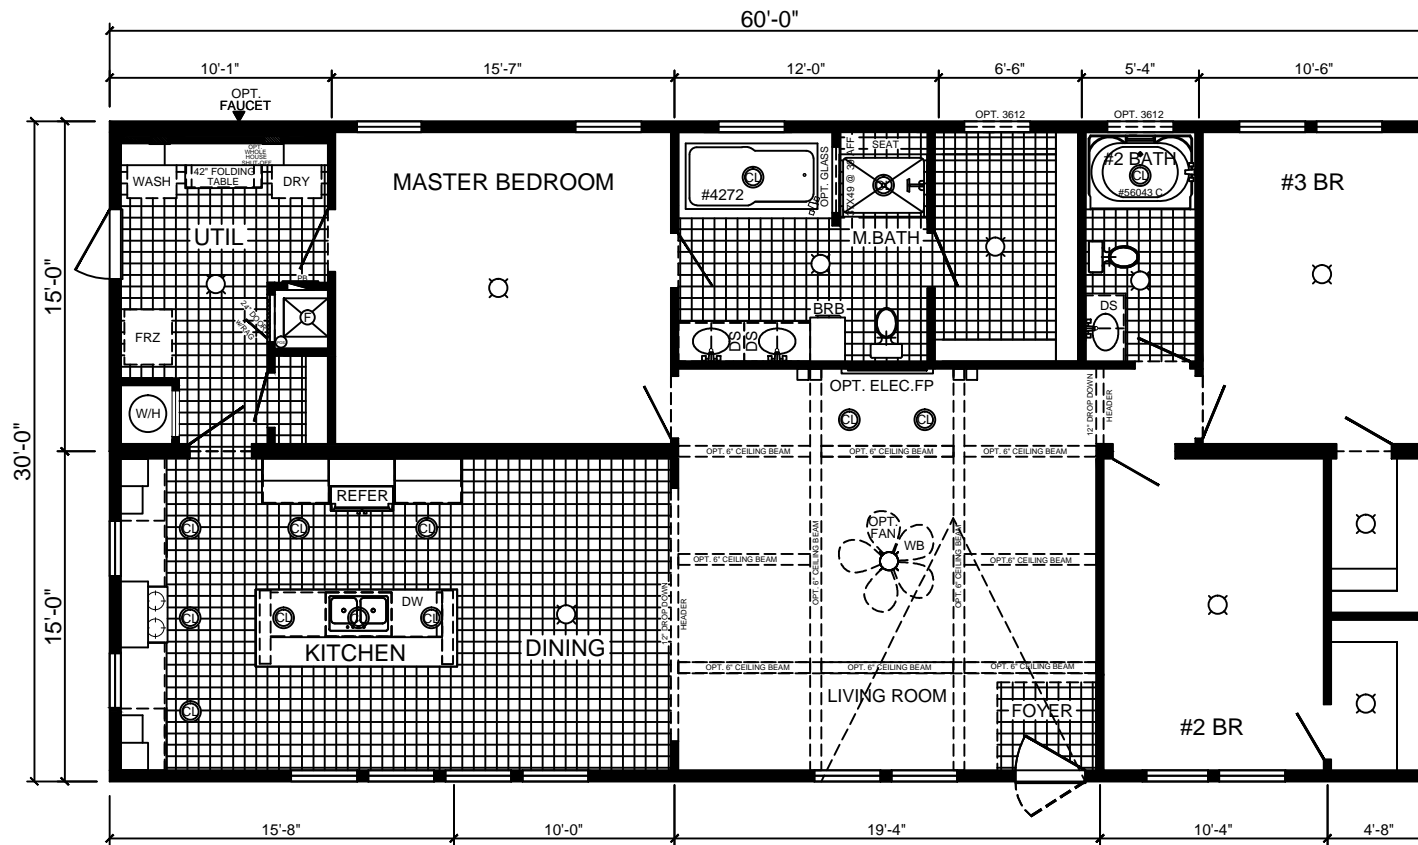

OPT. WALK-IN CERAMIC SHOWER

MODEL: WL-6412
3-BEDROOM / 2-BATH
32 x 64- Approx. 1800 Sq. Ft.

DEER VALLEY HOMBUILDERS, INC.
Woodland Homes Series
"AHAVEH"
 For more information visit us at
www.deervalleyhb.com

**All rooms dimensions include closets and square footage are approximate.
 Drawing layout subject to change if required by engineering review.

DATE:
02/09/2017

Drawn By:
RLH