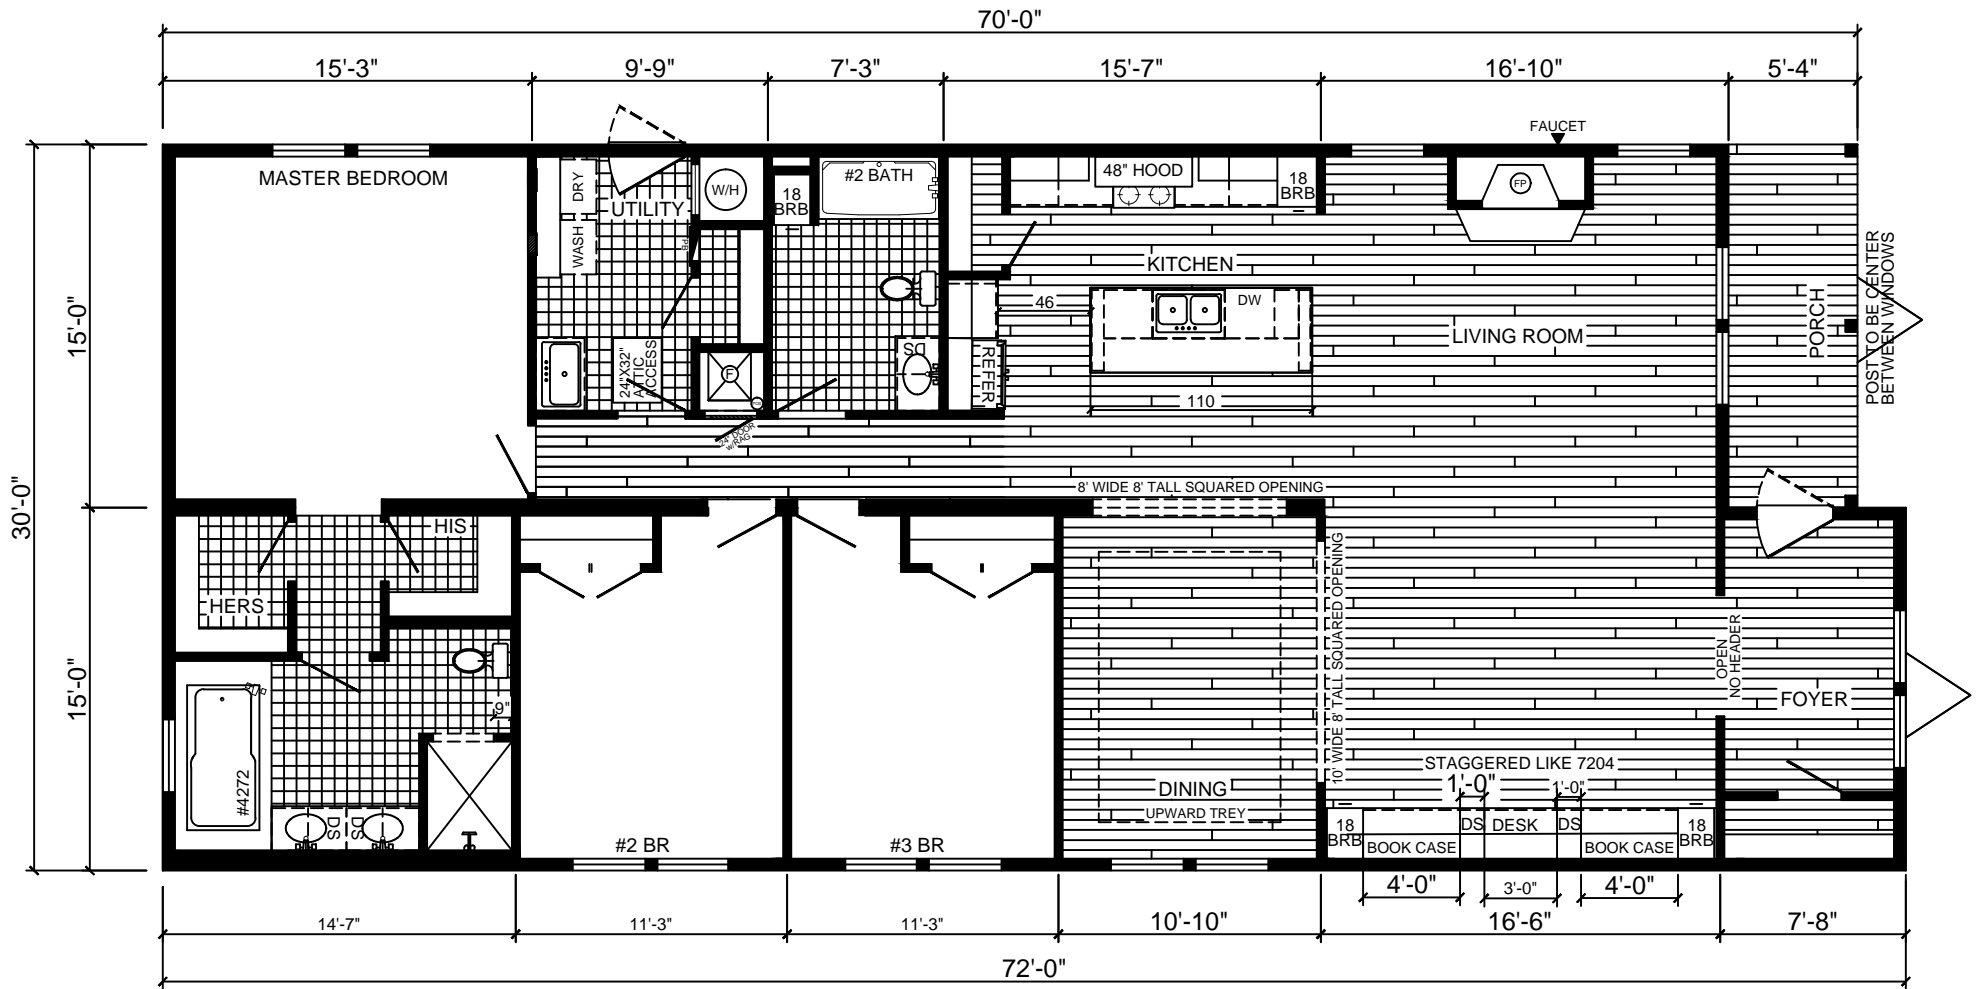

THE DOUGLAS PLAN

MODEL: SVM-6388
3-BEDROOM / 2-BATH
 32 x 76 - Approx. Total 2130 Sq. Ft.
 Approx. Heated 2050 Sq. Ft.

DEER VALLEY HOMBUILDERS, INC.
 Sun Valley Homes Series
STOCK FOR AMERICAN HOMES
 For more information visit us at
www.deervalleyhb.com

*All rooms dimensions include closets and square footage are approximate.
 *Drawing layout subject to change if required by engineering review.

DATE: 3/28/2016 3/31/2016 4/06/2016 4/07/2016 4/18/2016

Drawn By: **WD**